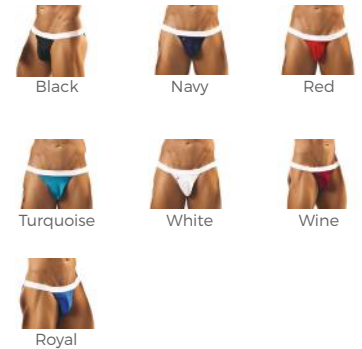

JS10

String / S,M,L,XL / Polyamide 80% Spandex Lycra @ 20%