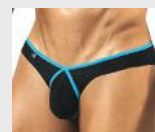

### JSPF03

Thong / S,M,L,XL / Polyamide  
80% Spandex Lycra © 20%

Neon Black

Neon Green

Neon Orange

Neon White

Neon Purple

Neon Turquoise