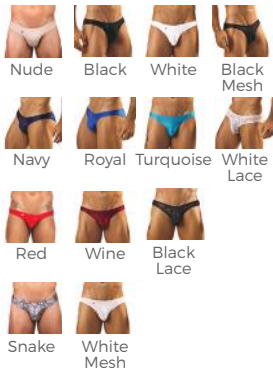

JS01

Bikini / S,M,L,XL / Polyamide 80% Spandex Lycra @ 20%