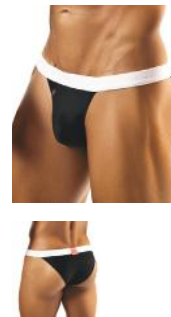

JS10

String / S,M,L,XL / Polyamide 80% Spandex Lycra @ 20%