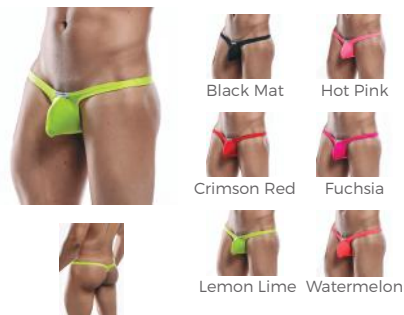

Bulge Natural “Push Up and Out” Effect

JSBUL02

Thong / S,M,L,XL / Polyamide 80% Spandex Lycra © 20%