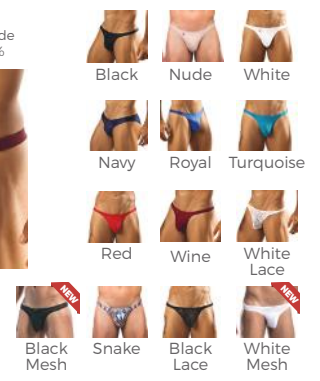

JS03

Thong / S,M,L,XL / Polyamide 80% Spandex Lycra @ 20%