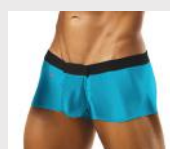

**JSNXL04**

Boxer / S,M,L,XL / Polyamide 80% Spandex Lycra @ 20%

Black

Red

Turquoise

White