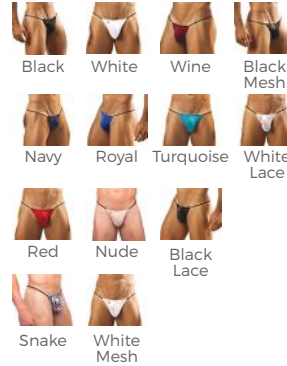

JS02

G-String / One Size / Polyamide 80% Spandex Lycra @ 20%