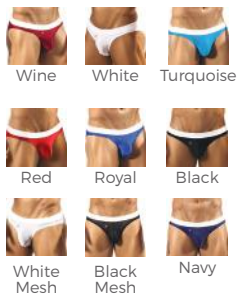

Shining

JS15

Bikini Ela / S.M.LXL / Polyamide 80% Spandex Lycra © 20%