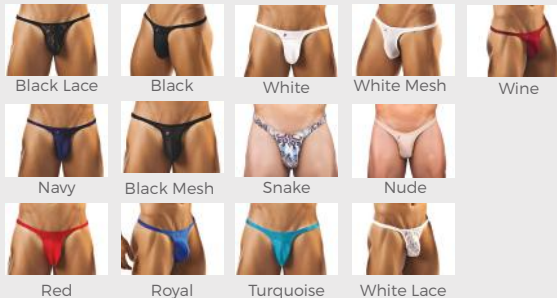

Available colors in JS11 & JS12