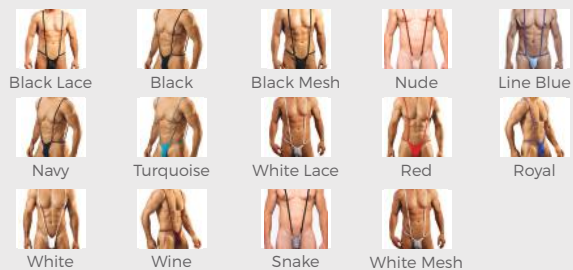

JS27

Mini Cheek / One Size / Polyamide 80% Spandex Lycra © 20%